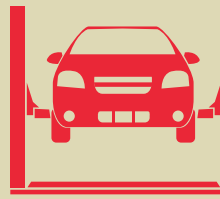

Diagnosis
Parts Ordering
Removal
Installation
Streamlined SKUs
Expert Training
Consumer Satisfaction

Ongoing **MaxStart** knowledge building for
COUNTERMEN AND TECHNICIANS