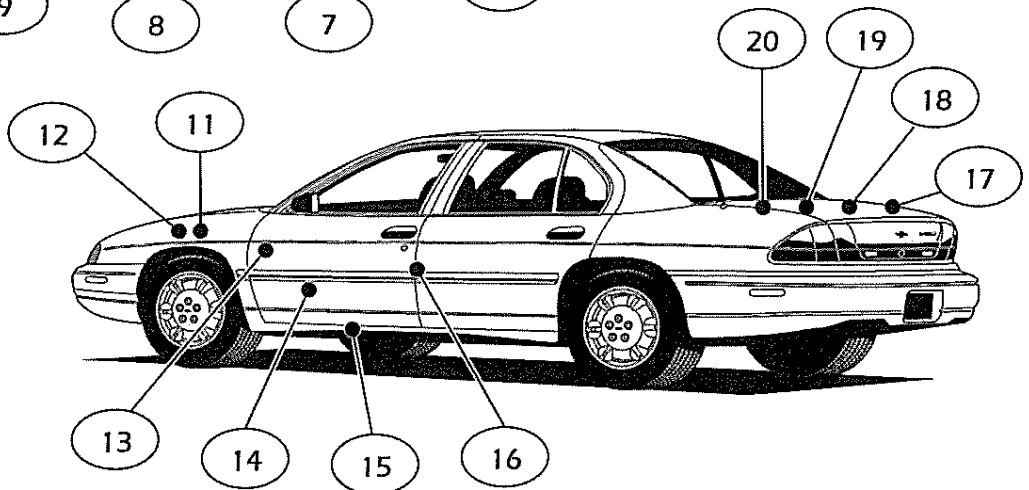

FINCHAM AUTOMOTIVE SUPPLIES LTD.

416.239.6666 • Fax: 416.233.7247 • 70 Advance Road, Toronto • finchamauto.com

Paint Code and identification plate locations

Key	
1	Cowl/dash panel
2	Firewall
3	Underside of hood
4	Radiator support - left side
5	Radiator support - center
6	Radiator support - right side
7	On battery tray
8	Right wheel house
9	Glove box/ center console
10	Right door jamb
11	Left strut tower
12	Left wheel house
13	Left front hinge pillar
14	Door panel pocket
15	Sill plate
16	Left door jamb/ lock pillar
17	Deck lid - right side
18	Spare tire cover
19	Deck lid - left side
20	Trunk floor or inner compartment