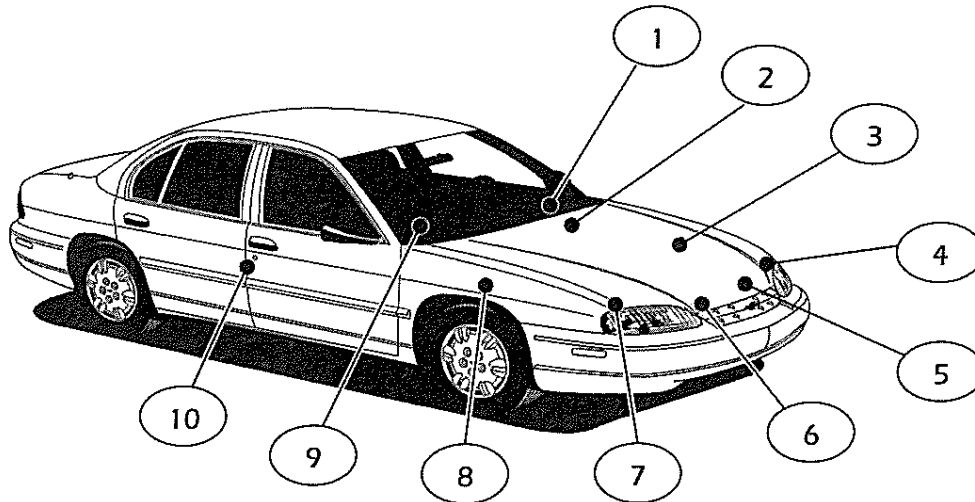

FINCHAM AUTOMOTIVE SUPPLIES LTD.

416.239.6666 • Fax: 416.233.7247 • 70 Advance Road, Toronto • finchamauto.com

Paint Code and identification plate locations

Key	
1	Cowl/dash panel
2	Firewall
3	Underside of hood
4	Radiator support - left side
5	Radiator support - center
6	Radiator support - right side
7	On battery tray
8	Right wheel house
9	Glove box/ center console
10	Right door jamb
11	Left strut tower
12	Left wheel house
13	Left front hinge pillar
14	Door panel pocket
15	Sill plate
16	Left door jamb/ lock pillar
17	Deck lid - right side
18	Spare tire cover
19	Deck lid - left side
20	Trunk floor or inner compartment