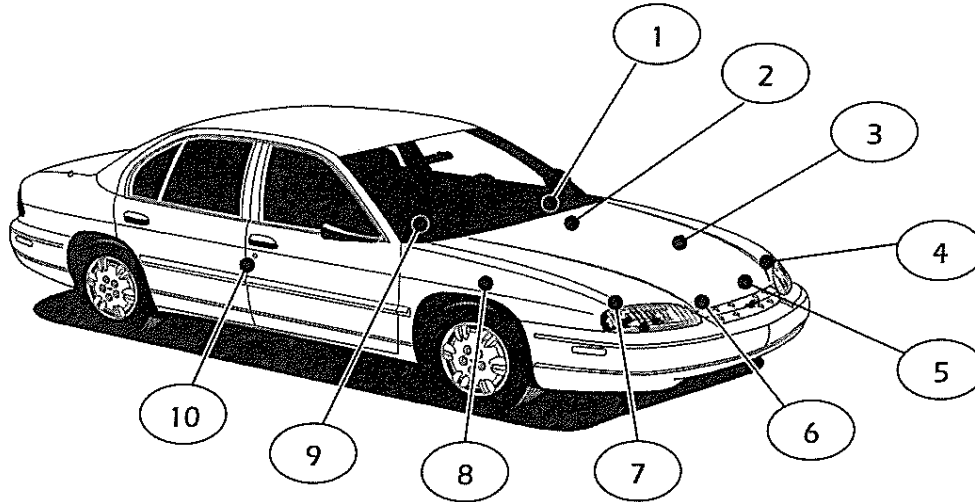

FINCHAM AUTOMOTIVE SUPPLIES LTD.

416.239.6666 • Fax: 416.233.7247 • 70 Advance Road, Toronto • finchamauto.com

Paint Code and identification plate locations

Key	
1	Cowl/dash panel
2	Firewall
3	Underside of hood
4	Radiator support - left side
5	Radiator support - center
6	Radiator support - right side
7	On battery tray
8	Right wheel house
9	Glove box/ center console
10	Right door jamb
11	Left strut tower
12	Left wheel house
13	Left front hinge pillar
14	Door panel pocket
15	Sill plate
16	Left door jamb/ lock pillar
17	Deck lid - right side
18	Spare tire cover
19	Deck lid - left side
20	Trunk floor or inner compartment